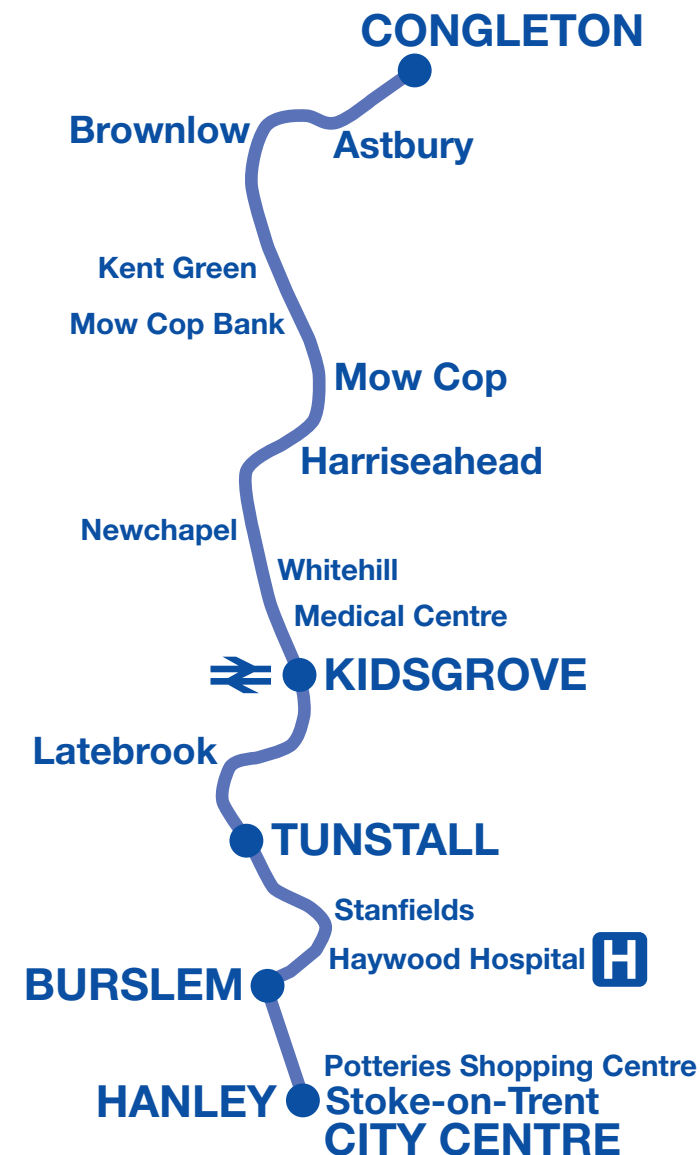

Congleton - Kidsgrove - Hanley