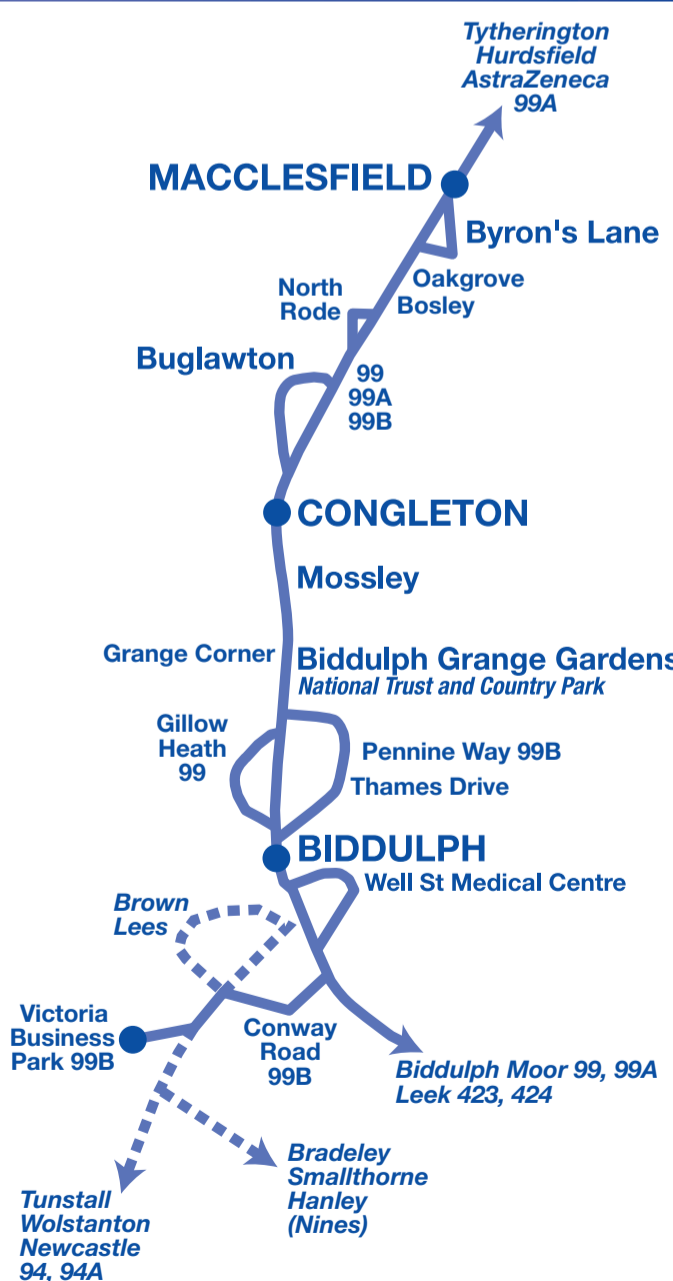

Contacting us

Our telephone help line 01782 522101 is during office hours, Mondays to Fridays 0845 - 1715, Saturdays 0900 - 1630, (closed on Sundays and Bank Holidays).

Large print copies of this timetable are also available on request.

If you have any suggestions to further improve our services, we are always pleased to hear from you.

You can also join our timetable mailing list. You will automatically receive details of any future changes, fares bargains, reprinted timetables, and also Bakers Awaydays and Holidays. Also, visit our website

www.bakerbus.com for bus timetable and fares information, plus coach holiday, Awayday and private charter news. Our email address is **info@bakerbus.co.uk**

Some parts of service 99 are operated by bakerbus on behalf of Cheshire East and Staffordshire County Councils.

For the Cheshire East Council Public Transport Team, call the Cheshire Traveline **0845 140 2666**, seven days a week 0800 - 2000, or use Textphone **0870 241 2 216** or email **traveline@cheshire.gov.uk**

For the Staffordshire County Council Public Transport Business Unit, call **01785 276739** or email **publictransport@staffordshire.gov.uk**

For other local and national bus and coach travel, call **0871 200 22 33** or visit the website **www.traveline.org.uk**

For national rail enquiries call **08457 48 49 50**.

bakerbus 99, 99A, 99B