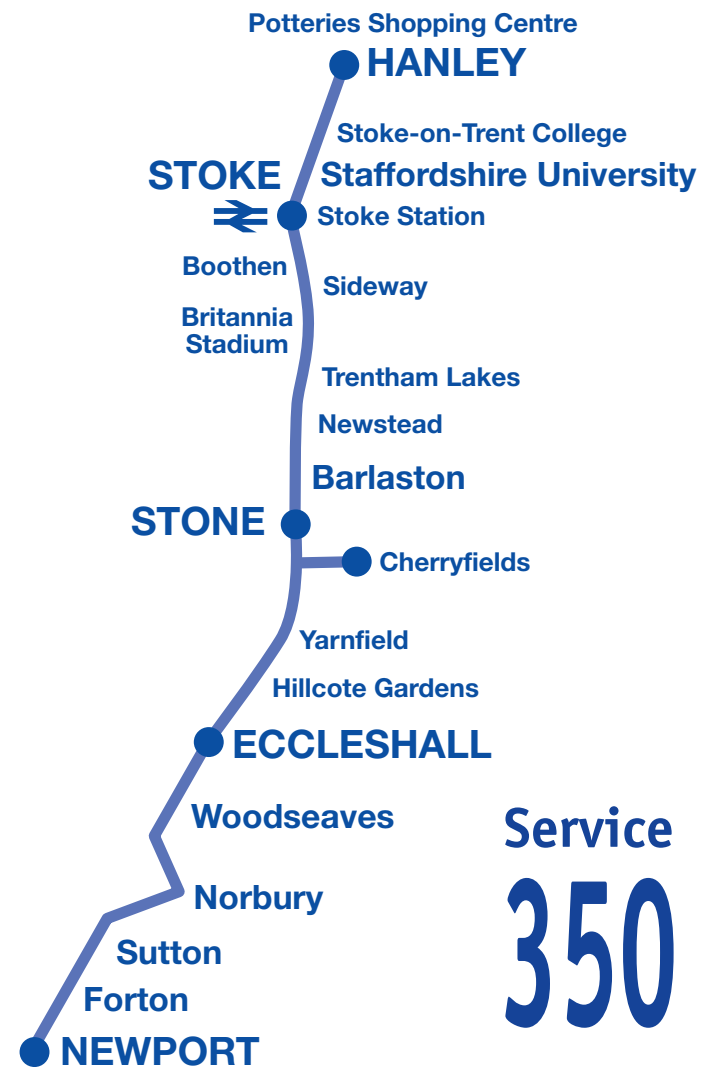

Telephone: 01782 522101
Email: sales@bakerbus.co.uk
Web: www.bakerbus.com

Route description

Service 350

Hanley Bus Station, Birch Terrace, Charles Street, Old Hall Street, Albion Square, Albion Street, Broad Street, College Road, Stoke, Station Road, Glebe Street, Lonsdale Street, Campbell Road, A50, Gordon Banks Drive, Stanley Mathews Way, Trentham Road, Barlaston Road, Blurton Road, Wedgwood Drive, Bell Lane, Wedgwood Lane, Lakewood Drive, Wedgwood Drive, Blurton Road, Longton Road, Barlaston, Station Road, Meaford Road, A34, Newcastle Road, Stone, Newcastle Street, Granville Square, Radford Street, Christchurch Way, Stafford Street, Stafford Road, Walton, Eccleshall Road, Meece Road, Yarnfield Lane, Yarnfield, Telecom College Lane, to roundabout, return to Yarnfield Lane, Meece Road, Cold Meece, unclassified, via Drake Hall Prison, Raleigh Hall, Sturbridge Farms, unclassified, Hillcote Gardens, B5026, Stone Road, Eccleshall, Stafford Street, Horse Fair, A519, Woodseaves, unclassified (opposite Loynton Sands) to Norbury (right at Village Hall) to A519, Newport, Forton Road, Chetwynd End, Lower Bar, High Street, Stafford Street, Newport Interchange.

Returning from Newport Interchange, Audley Road, Stafford Street, then as outward to Stone, Stafford Street, then Crown Street, Newcastle Street, and as outward to Stanley Mathews Way, A50, Campbell Road, Lonsdale Street, Fleming Road, Stoke, Boothan Road, Church Street, Liverpool Street, Elenora Street, Copeland Street, Glebe Street, Station Road, College Road, Cleveland Road, Regent Road, Bethesda Street, Potteries Way, Lichfield Street, Hanley Bus Station.

Journeys via Alleynes High School: Newcastle Street, Granville Square, Radford Street, Longton Road, Airdale Road, Oulton Road, Radford Street, Christchurch Way.

Journeys via Cherryfields; Christchurch Way, Stafford Street, Stafford Road, Valley Road, Redwood Road, Valley Road, Stafford Road.