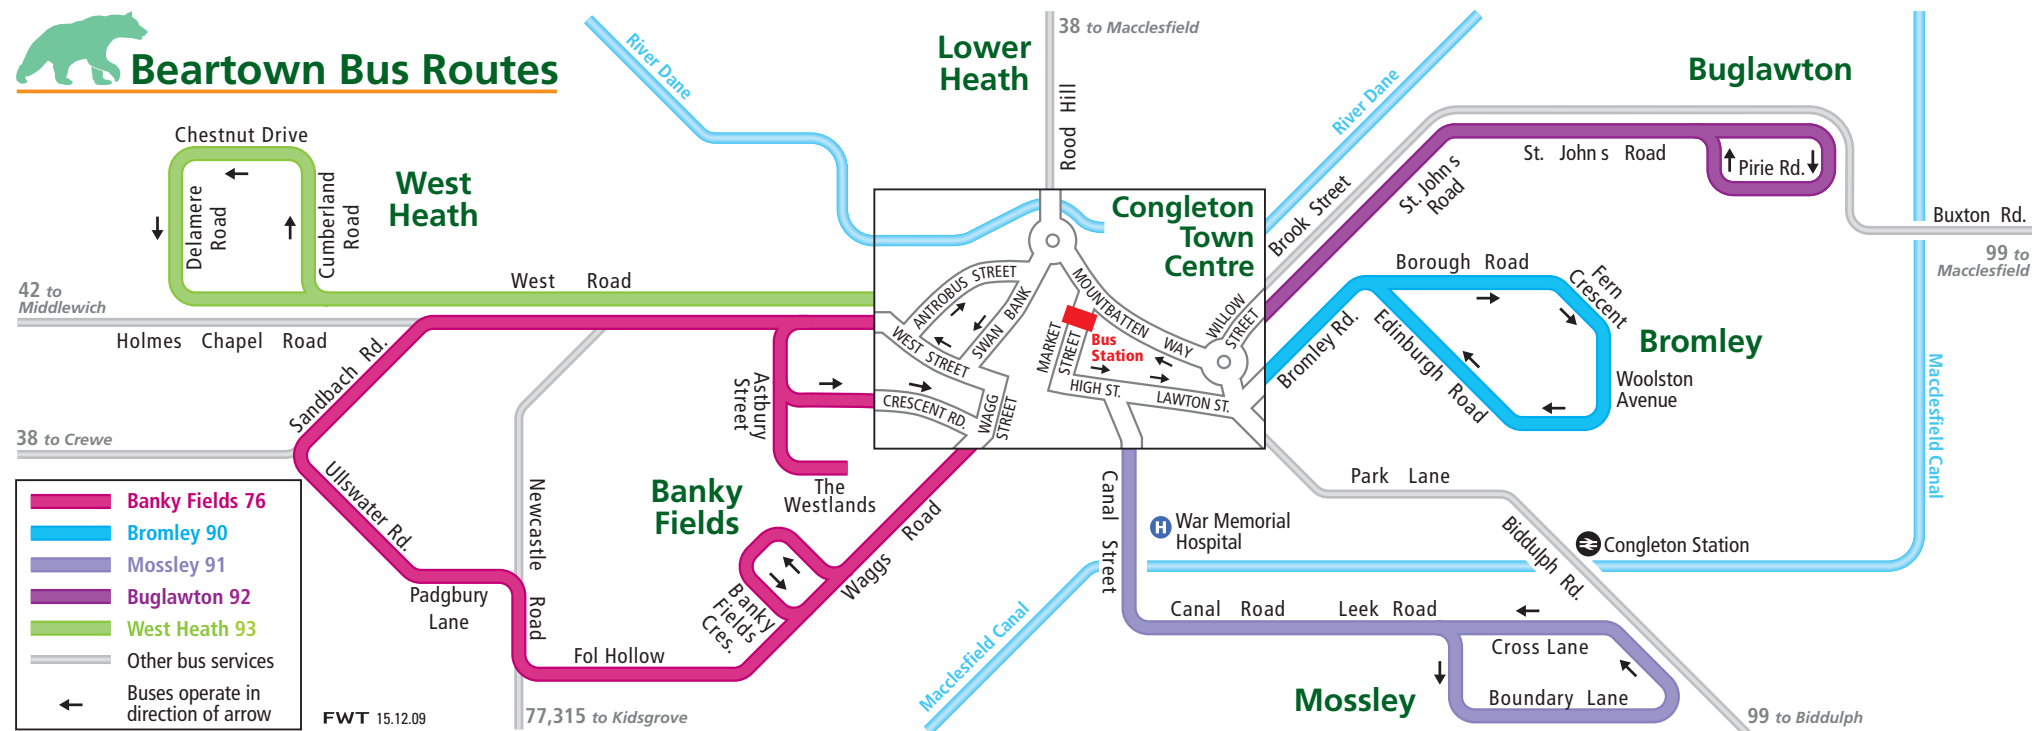

Produced by **FWT** 29.12.09 www.fwt.co.uk

From 1 February 2010

Beartown Bus Routes

Banky Fields, Fairground Stand 3 76

Monday to Saturday (except Public Holidays)

Fairground Bus Station	0930	1030	1130	1230	1330
The Westlands	0935	1035	1135	1235	1335
Banky Fields Crescent	0940	1040	1140	1240	1340
Ullswater Road	0945	1045	1145	1245	1345
Fairground Bus Station	0955	1055	1155	1255	1355

Fairground Bus Station	0840	0910	<i>then every</i>	1640	1710	1740
Leek Road	0845	0915	30	1645	1715	1745
Mossley Corner	0848	0918	<i>mins until</i>	1648	1718	1748
Cross Lane	0850	0920		1650	1720	—
Fairground Bus Station	0900	0930		1700	1730	—

Fairground Bus Station	1600	1630	1700	1730
West Heath Shops	1607	1637	1707	1737
Cumberland Drive	1608	1638	1708	1738
Chestnut Drive	1609	1639	1709	1739
Sycamore Road	1610	1640	1710	1740
Delamere Road	1611	1641	1711	1741
West Heath Shops	1613	1643	1713	1743
Fairground Bus Station	1620	1650	1720	1750